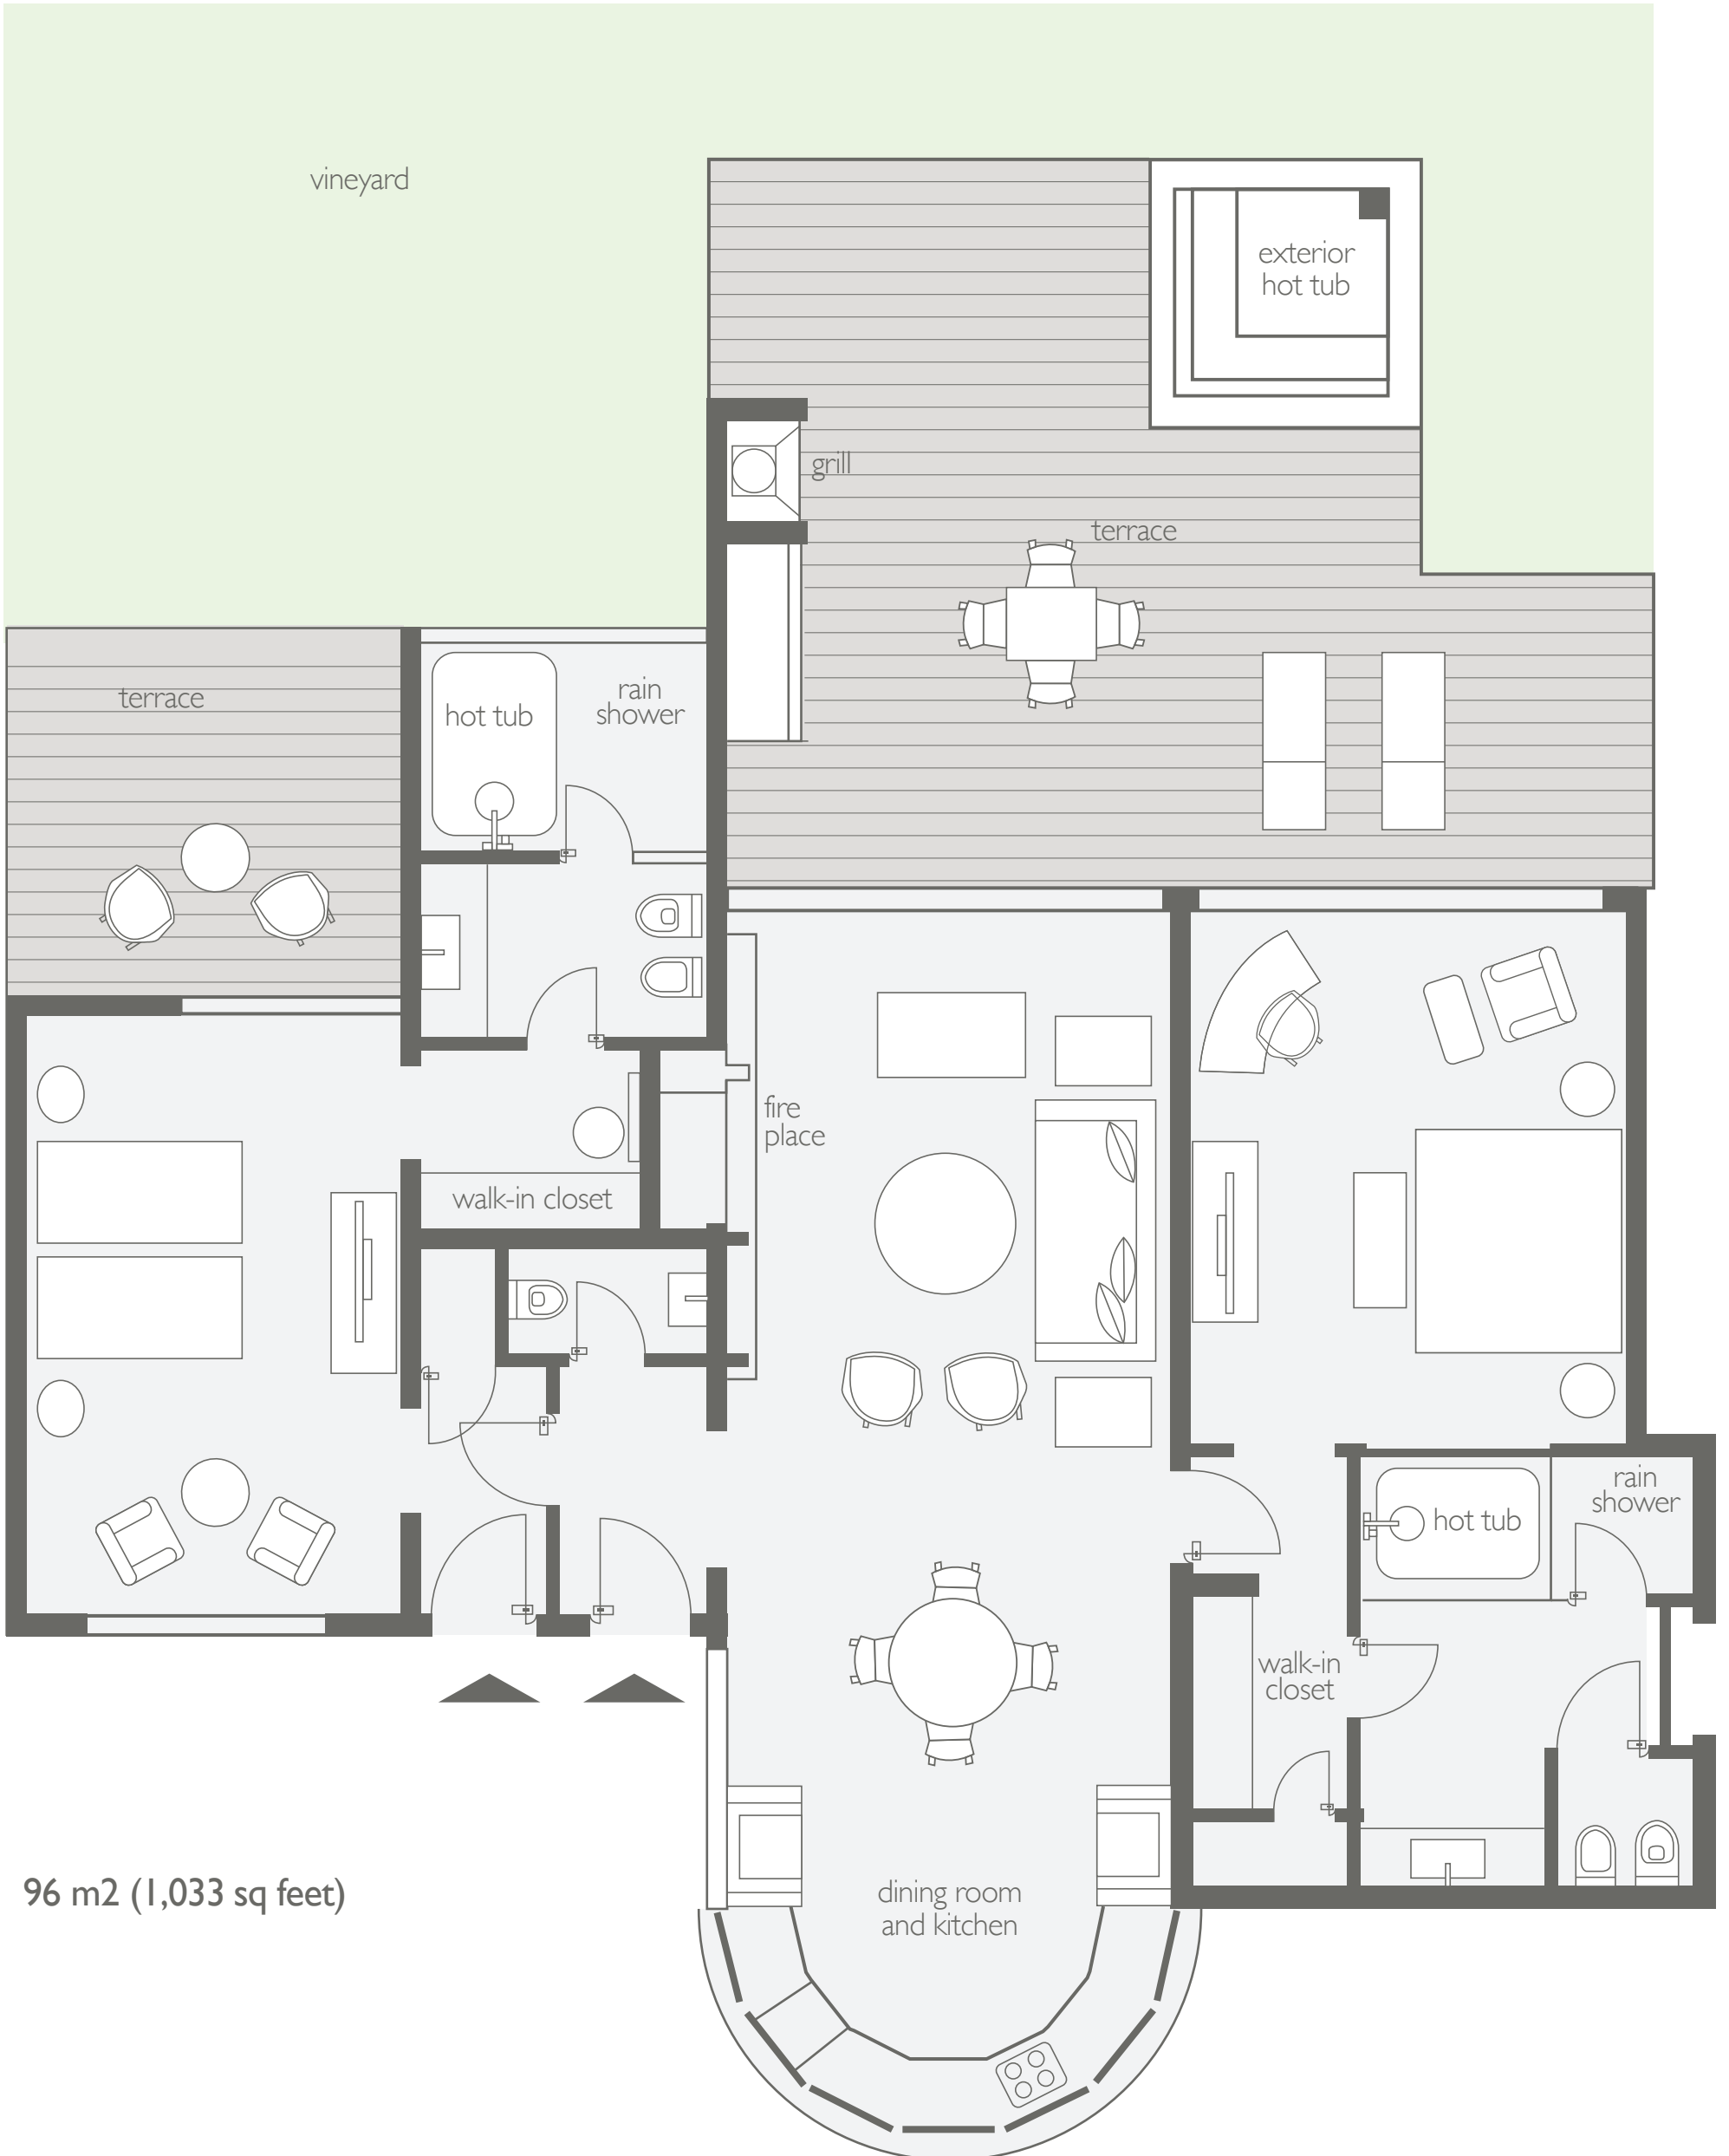

GRACE
CAFAYATE

VILLA

96 m² (1,033 sq feet)