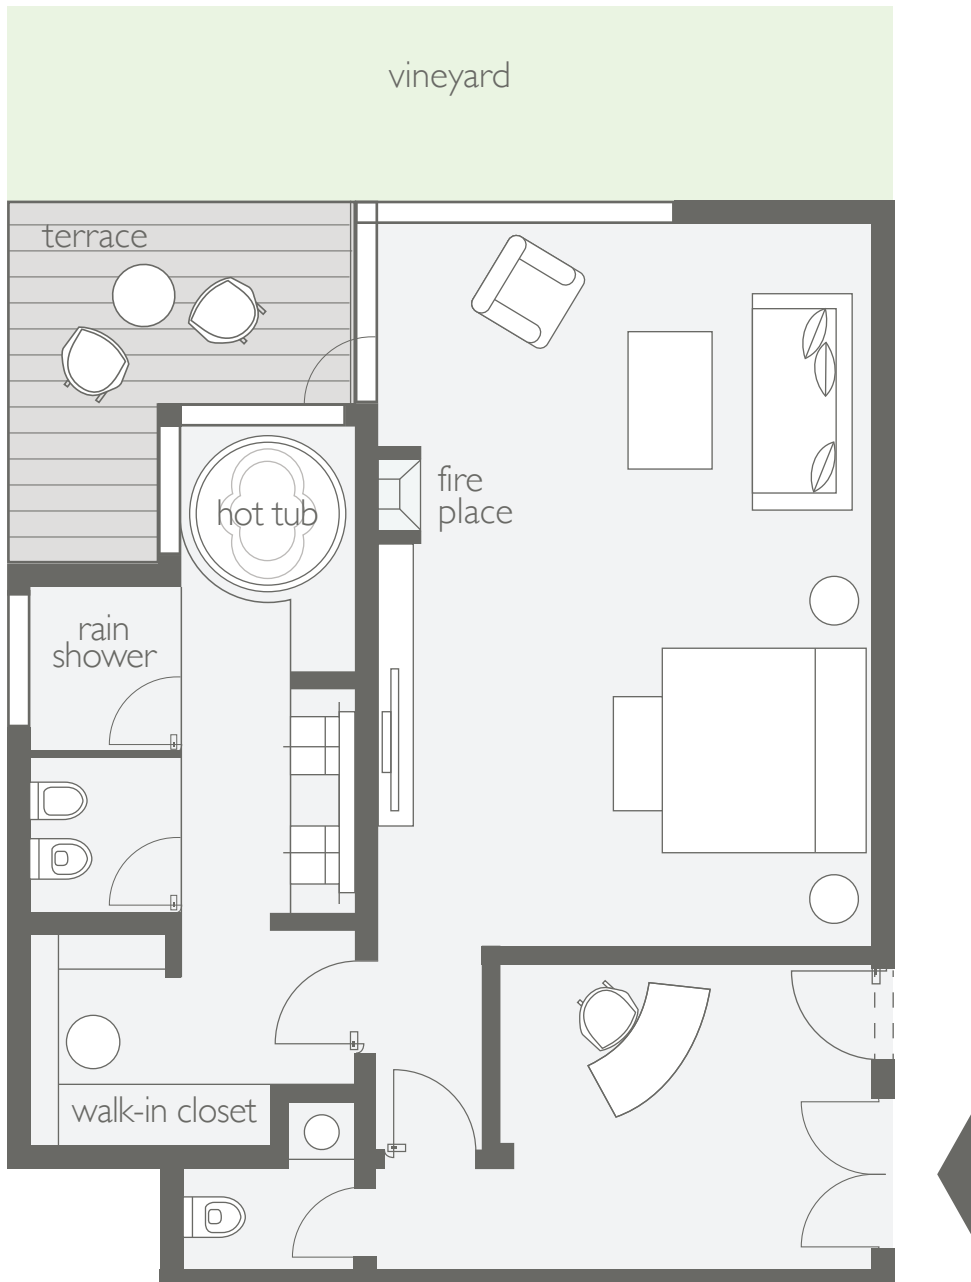

GRACE
CAFAYATE

GRACE SUITE

70 m2 (850 sq feet)