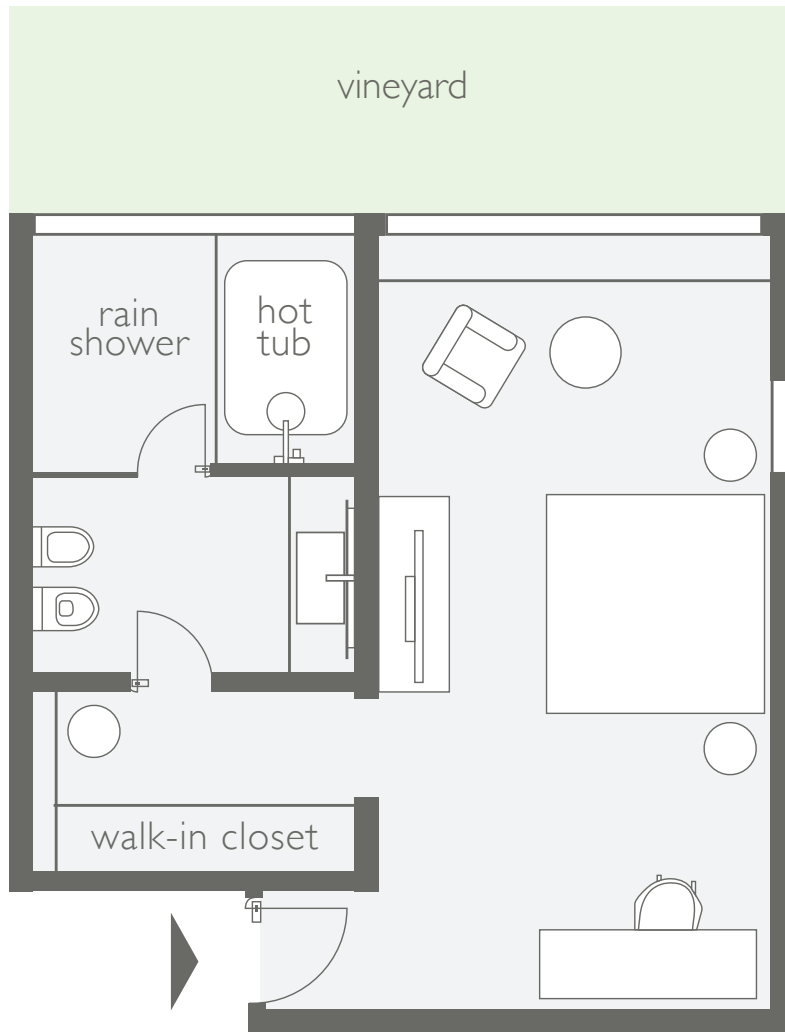

GRACE
CAFAYATE

DELUXE ROOM

42 m2 (452 sq feet)